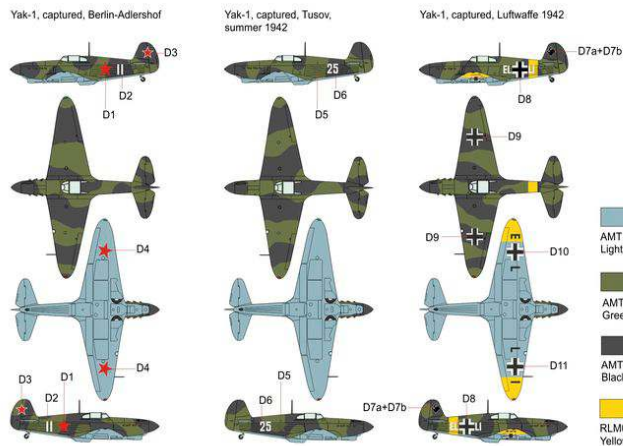

Scale: 1/72

plastic injection construction kit

BRP72028 Yak 1 CAPTURED

plastic construction kit of soviet fighter in german hands