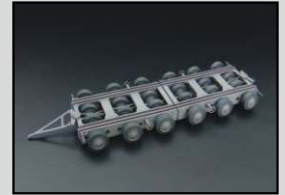

HLP72007 M1 8inch GUN FIRING POSITION

HLP72008 Culemeyer 80ton

HLP72009 Culemeyer four axles

HLP72010 M29C WATER WEASEL

HLP72011 Culemeyer 80t with armored cupole

HLP72012 M29 WEASEL Gunship/Ambulance

HLP72013 PANTHERTURM I (stahluntersatz)