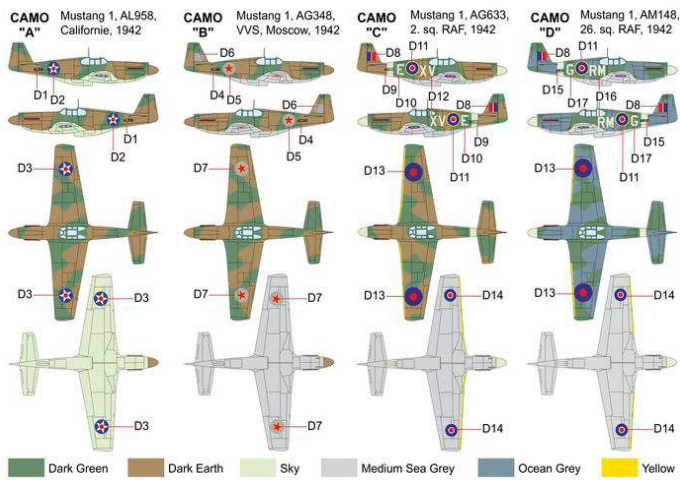

Scale: 1/72

plastic injection construction kit

BRP72031 MUSTANG I

plastic construction kit of U.S. fighter