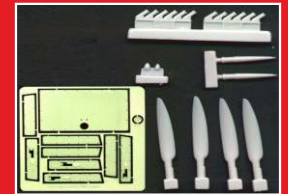

BRENGUN

1/48 accessories

BRL48001 British 50gal fuel tank w/rack

BRL48002 Spitfire Mk VII conversion set

BRL48003 British 500lb bomb with bomb rack

BRL48004 Bomb rack for Spitfire + 500lb bomb

BRL48005 Correction set for ICM Spitfire Mk.VI-XVI