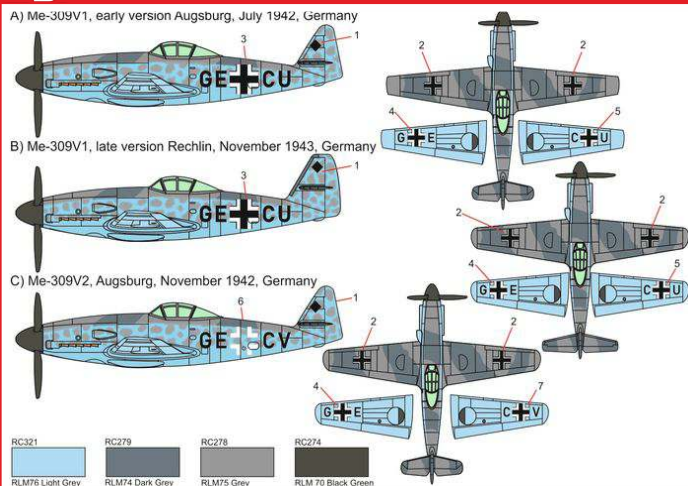

BRP144015 Me-309 V1/V2

plastic construction kit of german fighter