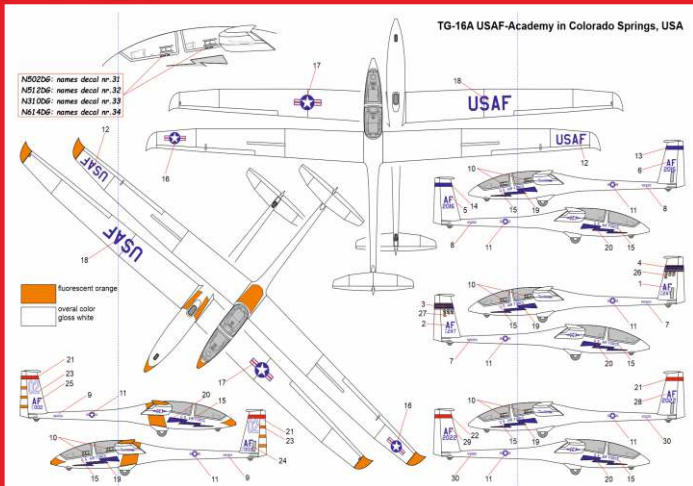

BRP48008 TG-16A USAF

plastic construction kit of training glider