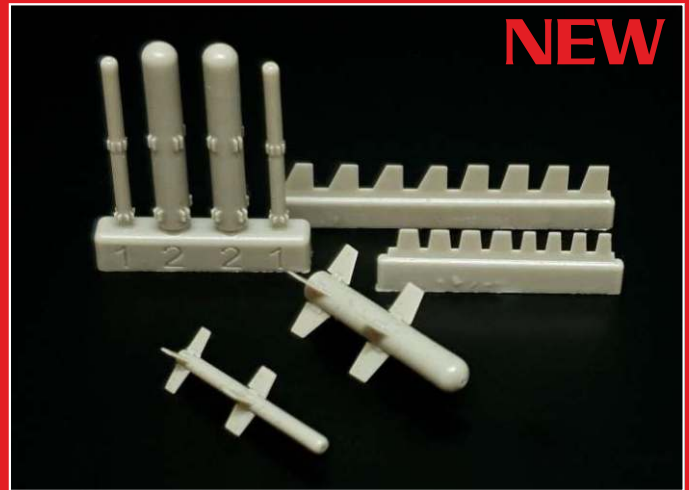

BRENGUN

1/48 accessories

NEW

NEW