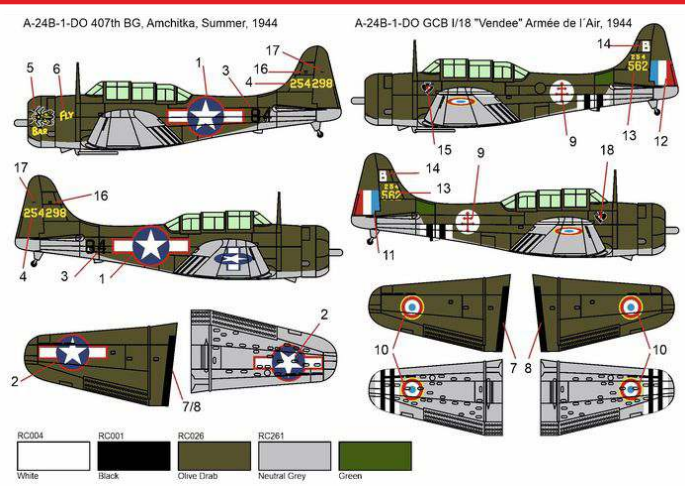

BRP 144019 SBD-5 DAUNTLESS "Pacific theatre" plastic construction kit of U.S. dive bomber

BRP 144020 A-24 "Banshee" plastic construction kit of U.S. dive bomber

plastic construction kit of U.S. dive bomber