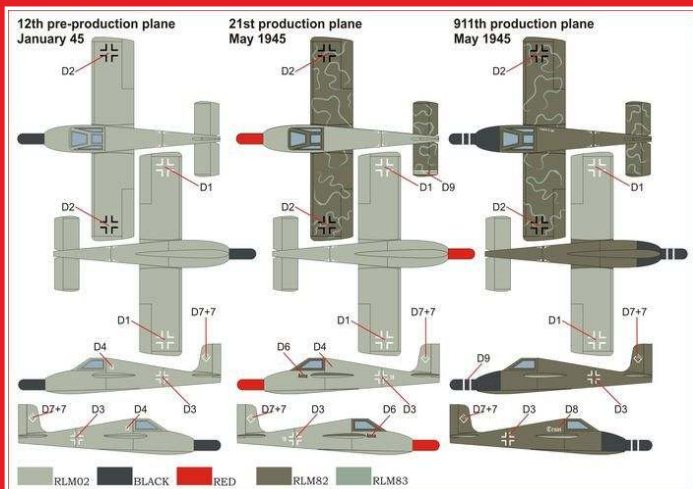

Scale: 1/72

plastic injection construction kit

BRP72013 ZEPPELIN RAMMER

2 kits in box

1/72 plastic injection kit