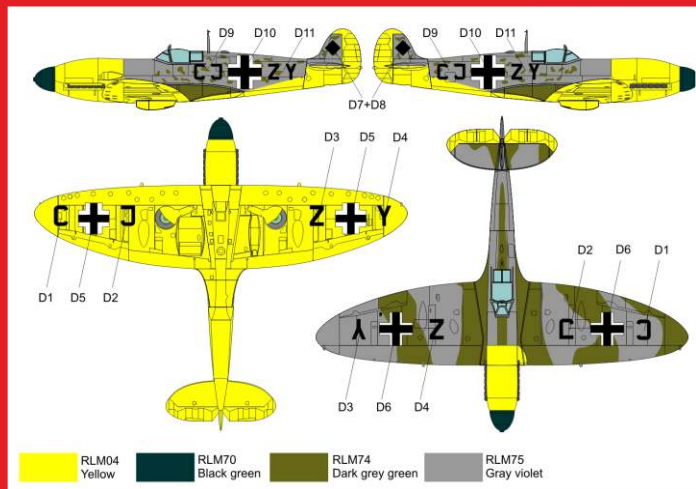

Spitfire powered by DB-605A 1

BRP72010 Blohm Voss BV-40 glider

1/72 plastic injection kit

BRP72012 Hawker Typhoon Mk.Ia

1/72 plastic injection kit

Scale: 1/72

plastic injection construction kit

BRP72013 ZEPPELIN RAMMER