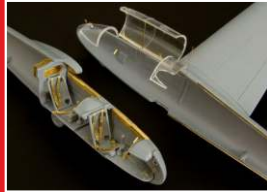

BRL48055 OIL and FUEL set of barrels cangsters and tins