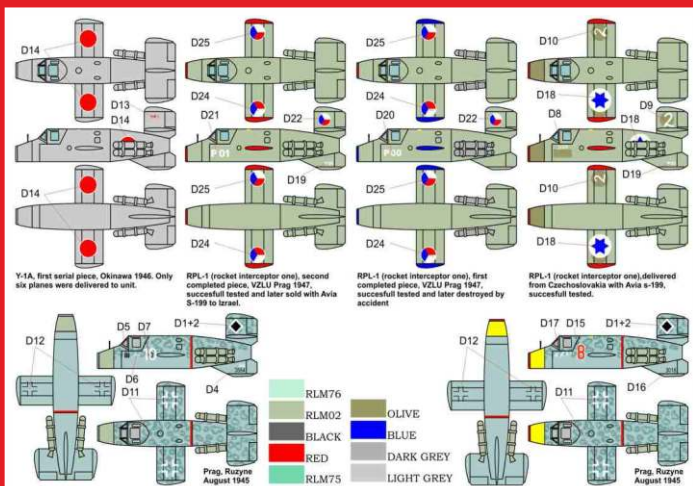

BRP72005 Bachem Natter „what if?“

1/72 plastic injection kit