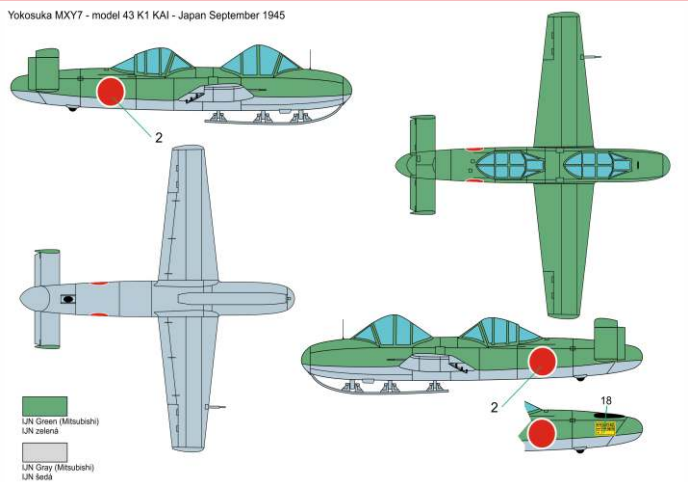

plastic construction kit of german rocket interceptor

BRP48005 Yokosuka Ohka MXY7-K1 KAI

japanese two seats training plane

BRP48006 DG-1000 S GLIDER "AKVY"

plastic construction kit german glider

Scale: 1/48