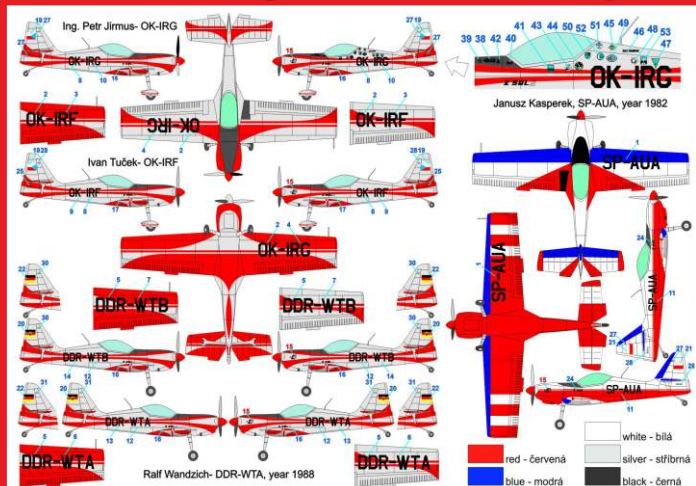

BRP72018 ZLIN Z-50 "golden age"

1/72 plastic injection kit

Czechoslovak famous acrobatics plane