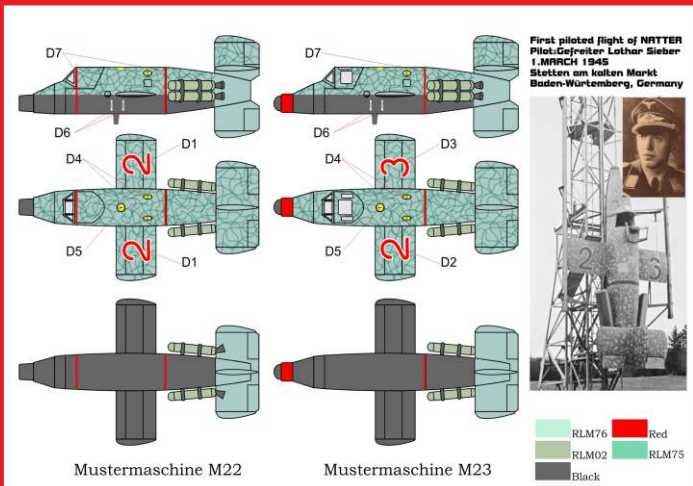

2 kits in box

1/72 plastic injection kit

BRP72014 LETOV S-16 PRAGUE-TOKYO-PRAGUE

1/72 plastic injection kit

BRP72015 BACHEM NATTER M22/23

1/72 plastic injection kit

First manned and full powered prototype

Scale: 1/72