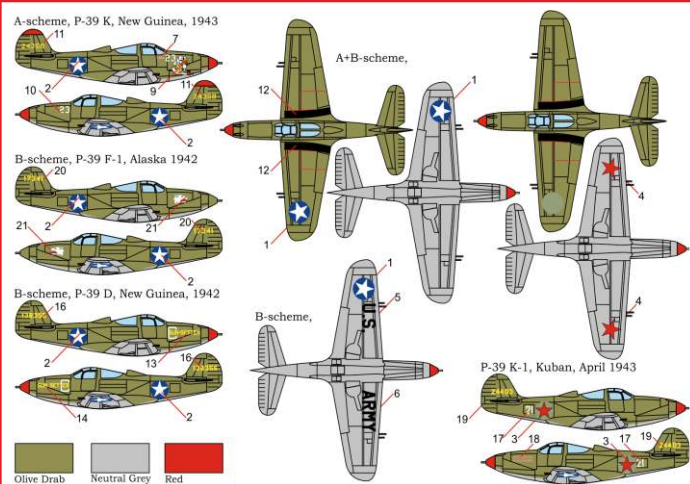

BRP 144011 P-39 D-F-K Airacobra

plastic construction kit of U.S. fighter