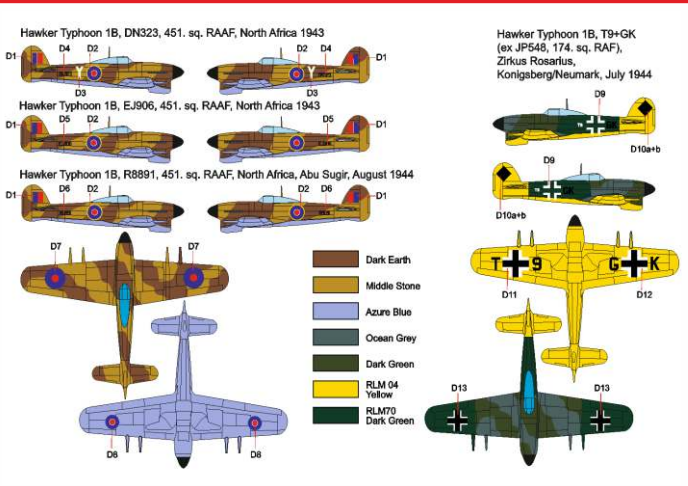

BRP72039 Typhoon Mk.Ib Car Doors

"desert and Luftwaffe trials"