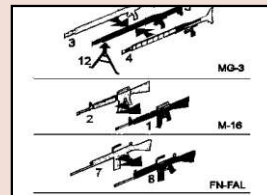

HLR87029 U.S. 5-ton M923
etched parts for ROCCO model

HLR87030 Pz.IV BASIC parts
etched parts for ROCCO model

HLR87031 Pz.IV. SCHURZEN
etched parts for ROCCO model

HLR87032 Pz.IV. TRACKS
etched tracks for ROCCO model