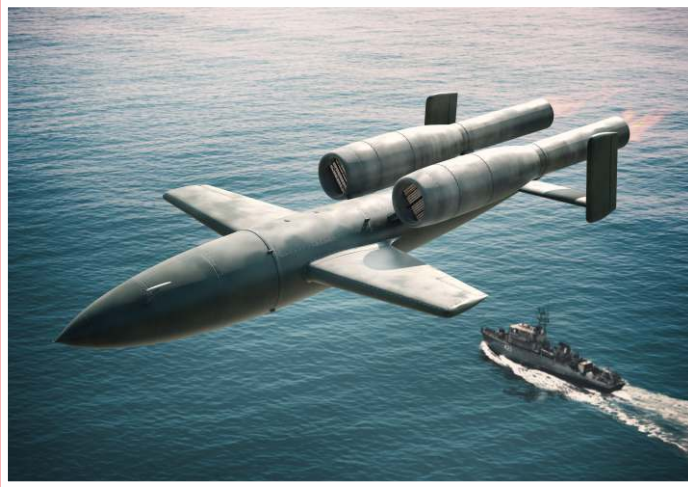

Vassil Volkov
6 Istrubitelnyj Orliak
Marina Pole, 1944

Scale: 1/48

plastic injection construction kit

BRP48001 OKB Chelomey 16Kha PRIBOY

plastic construction kit of soviet missile

BRP48002 Yokosuka MXY7 OHKA Mod.22