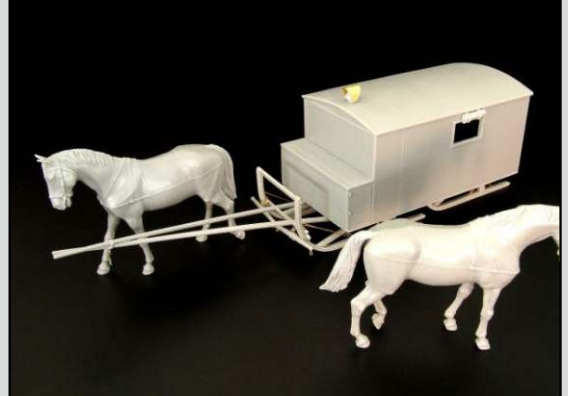

HLM35002 HS-3/1 Krankenschlittens - resin construction kit of german winter ambulance used in soviet union