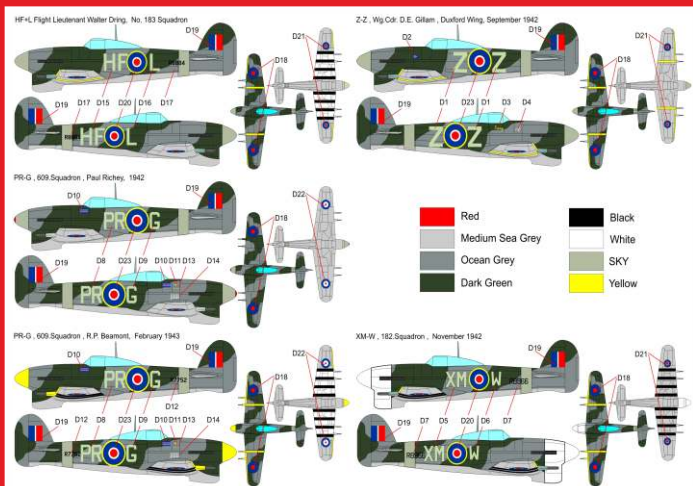

BRP72006 Typhoon Mk.Ib Car doors EARLY

1/72 plastic injection kit