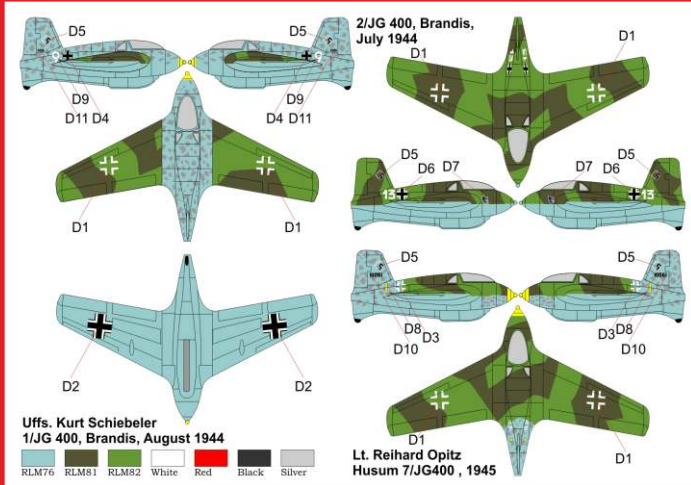

Scale: 1/144

plastic injection construction kit

BRP 144004 Messerschmitt Me-163B KOMET

plastic construction kit of german rocket interceptor