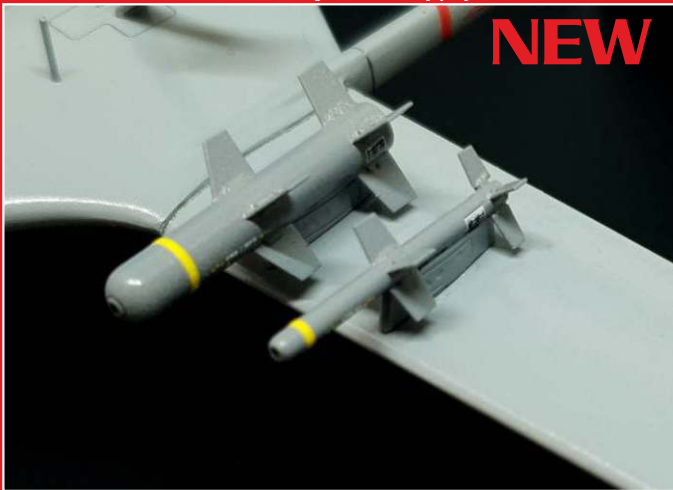

BRENGUN

1/48 accessories

NEW

NEW