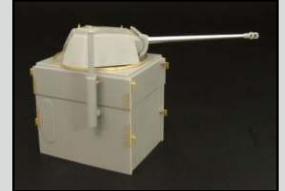

HLP72007 M1 8inch GUN FIRING POSITION

HLP72008 Culemeyer 80ton

HLP72009 Culemeyer four axles

HLP72010 M29C WATER WEASEL

HLP72011 Culemeyer 80t with armored cupole

HLP72012 M29 WEASEL Gunship/Ambulance

HLP72013 PANTHERTURM I (stahluntersatz)