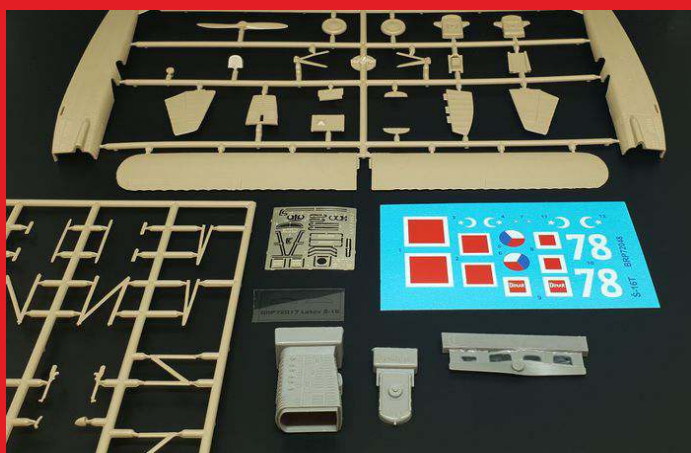

Scale: 1/72

plastic injection construction kit

BRP72048 Letov Š-16 T

plastic construction kit of czechoslovakian bomber used by Turkey AF

BRP72048
SCALE 1/72

NEW