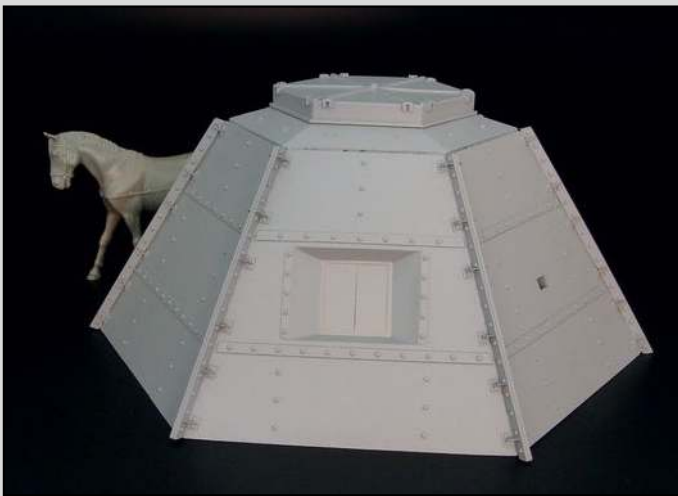

HLM35003 Japanese steel pillbox - resin construction kit of japanese pillbox, WW2