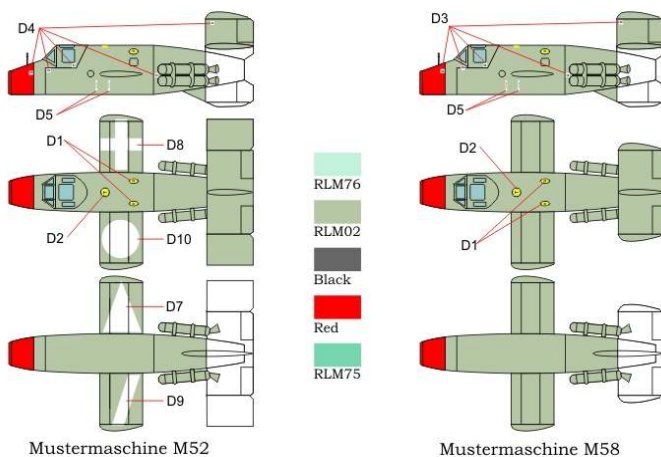

BRP 144002 Bachem Ba-349 M52/M58

plastic construction kit of prototype of german rocket plane