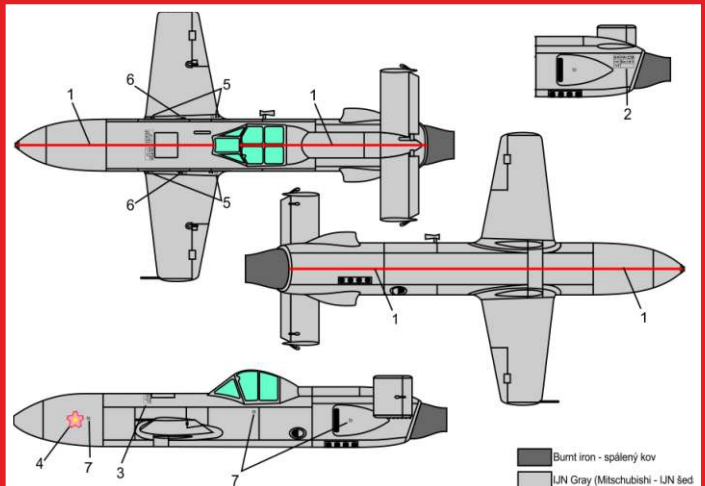

BRP48002 Yokosuka MXY7 OHKA Mod.22

plastic construction kit of japan suicide plane