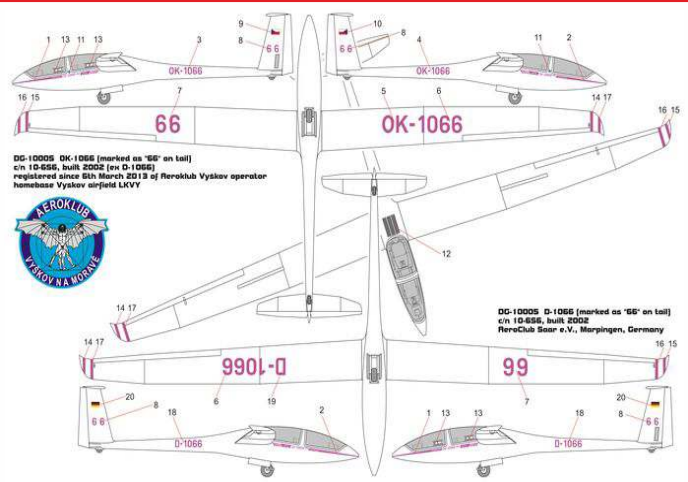

plastic construction kit of german rocket interceptor

BRP48005 Yokosuka Ohka MXY7-K1 KAI

japanese two seats training plane

BRP48006 DG-1000 S GLIDER "AKVY"

plastic construction kit german glider

Scale: 1/48