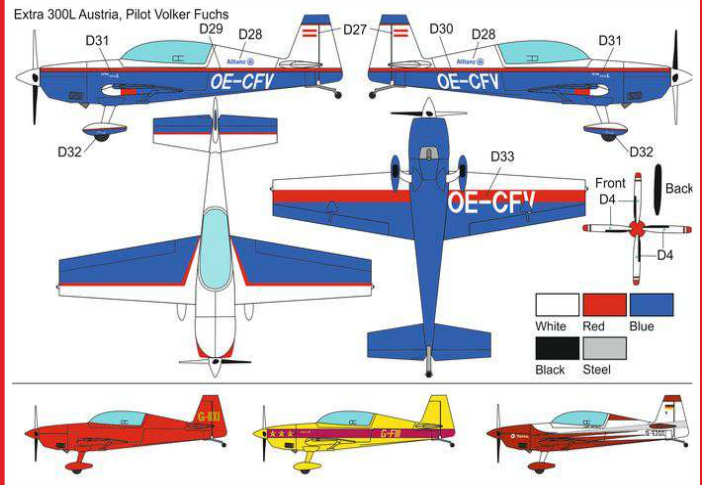

BRP72041 Yakovlev Yak-1 "Aces"

plastic construction kit of soviet fighter

BRP72042 Yakovlev Yak-1b "Normandie"

plastic construction kit of soviet fighter

Scale: 1/72

plastic injection construction kit

BRP72043 EXTRA ER-300 4 blade propeller plastic construction kit of aerobatic plane