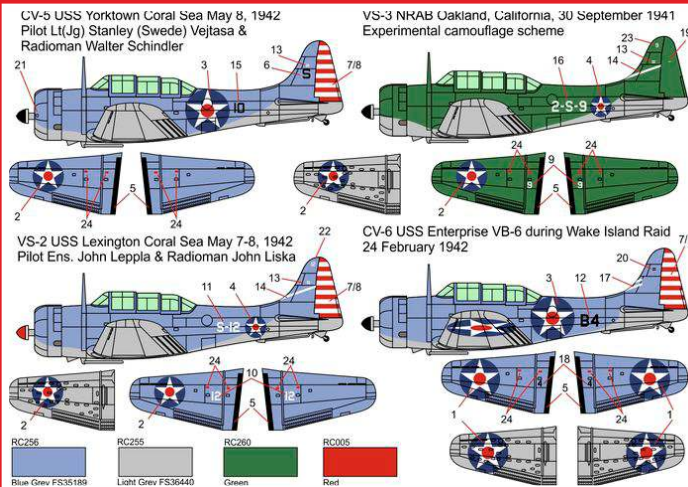

Scale: 1/144

plastic injection construction kit

BRP144013 SBD-3 Dauntless "Coral Sea"

plastic construction kit of US navy bomber