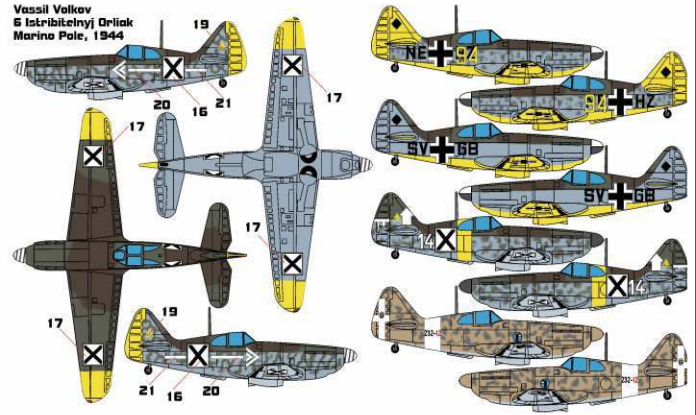

Scale: 1/144

plastic injection construction kit

BRP144022 Dewoitine D.520 FOREIGN USERS
plastic construction kit of french fighter