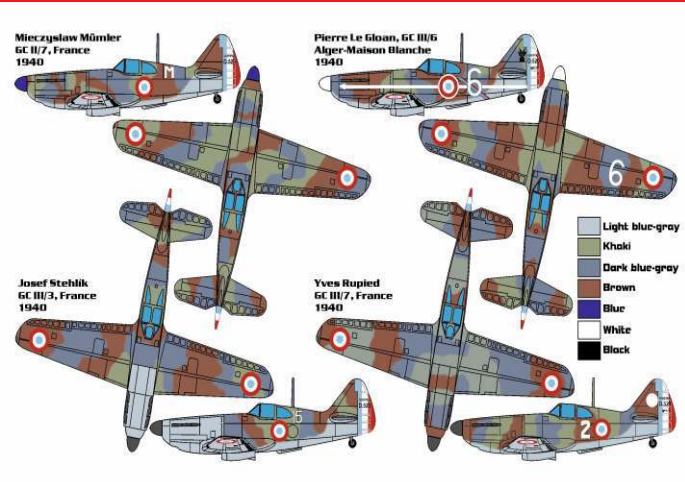

BRP 144021 Dewoitine D.520 plastic construction kit of french fighter

plastic construction kit of french fighter