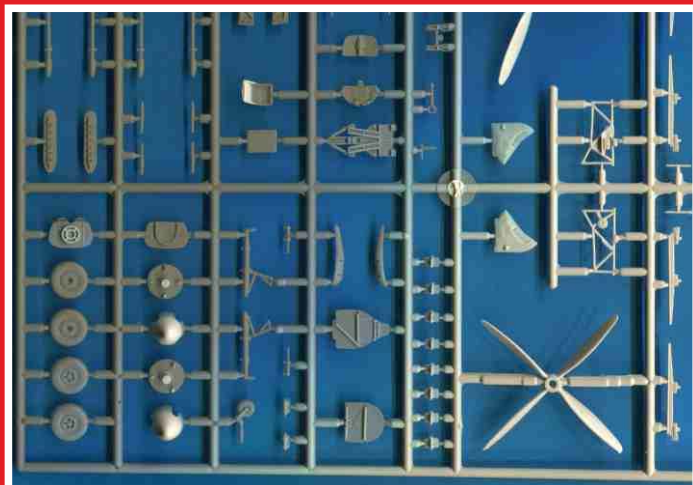

**Typhoon Mk.Ib mid production
three blade propeller**

Scale: 1/72

plastic injection construction kit

BRP72004 Typhoon Mk.Ib mid prod./four blade prop.

1/72 plastic injection kit

BRP72005 Bachem Natter „what if?“