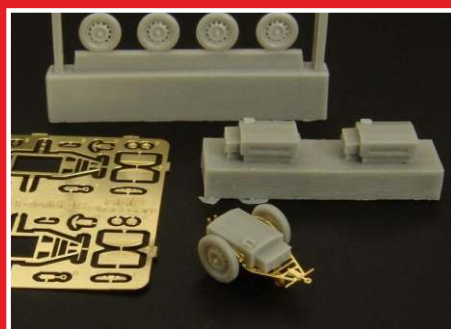

BR5144026 RAF WWII start cart 2x
PE/ resin kit of UK start cart WWII