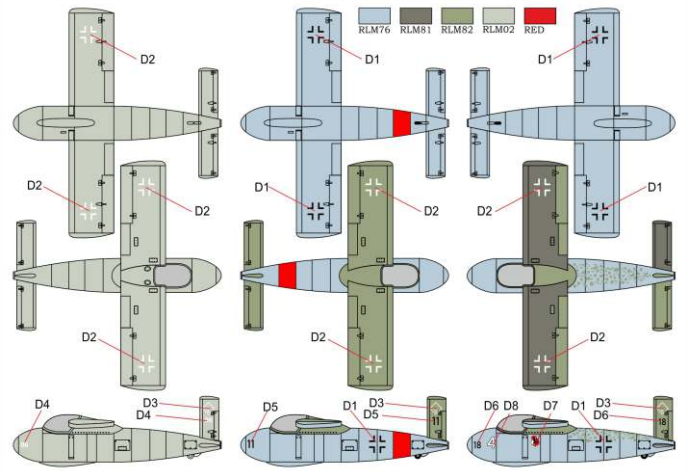

Scale: 1/48

plastic injection construction kit

BRP48004 Messerschmitt Me P1103

plastic construction kit of german rocket interceptor