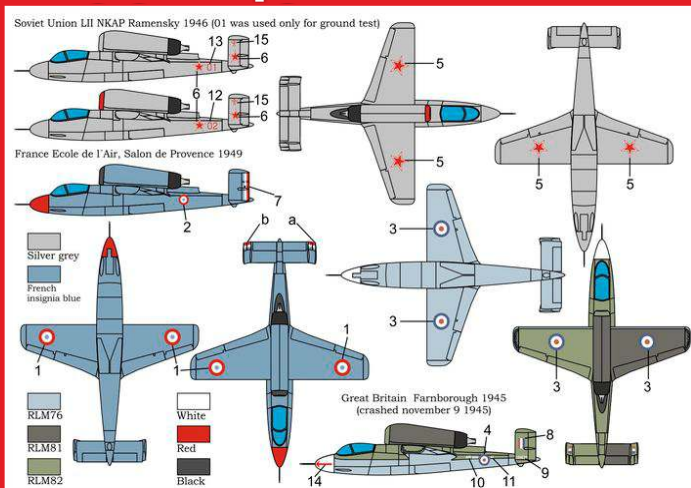

Scale: 1/144

plastic injection construction kit

BRP 144007 Horten Ho-229A

plastic construction kit of german jet interceptor

BRP 144008 Yak-1 mod. 1941

plastic construction kit of soviet fighter

BRP 144009 Me-163B KOMET „War prizes“