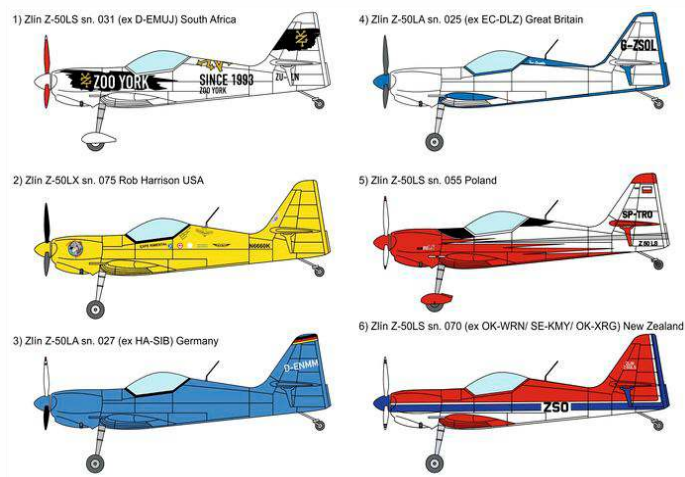

BRP72030 ZLIN Z-50 "WORLDWIDE USERS"

plastic construction kit of czech plane