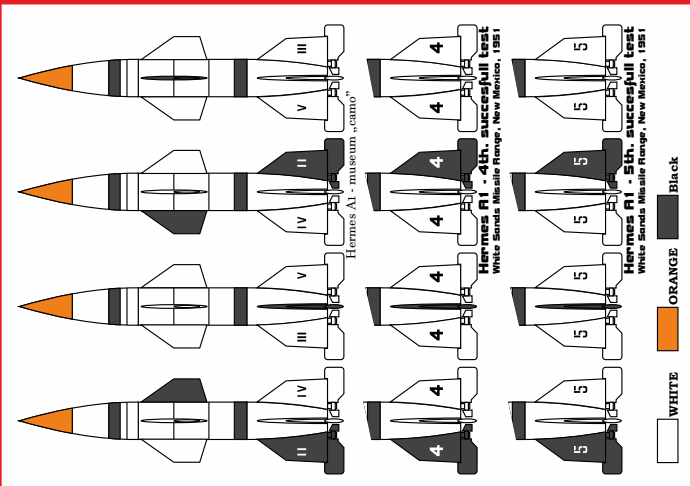

BRP72008 HERMES A1, U.S.test rocket 1/72 plastic injection kit