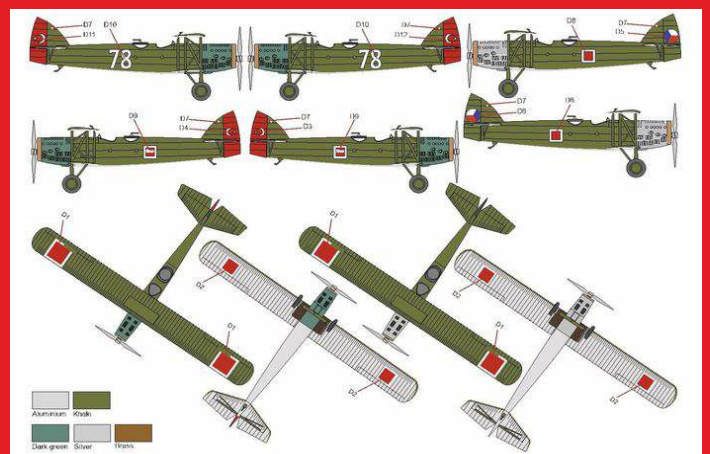

Scale: 1/72

plastic injection construction kit

BRP72048 Letov Š-16 T

plastic construction kit of czechoslovakian bomber used by Turkey AF

BRP72048
SCALE 1/72

NEW