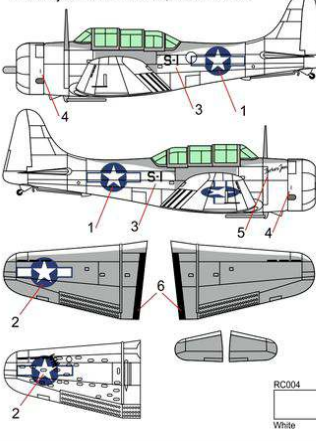

SBD-5 Virgin Island, Spring, 1944

Pilot Maj. Christian C. Lee, CO of VMS-3