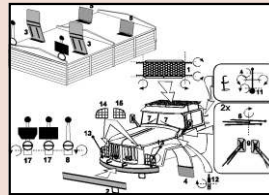

HLR87004 ZIL-131
etched parts for MAC model