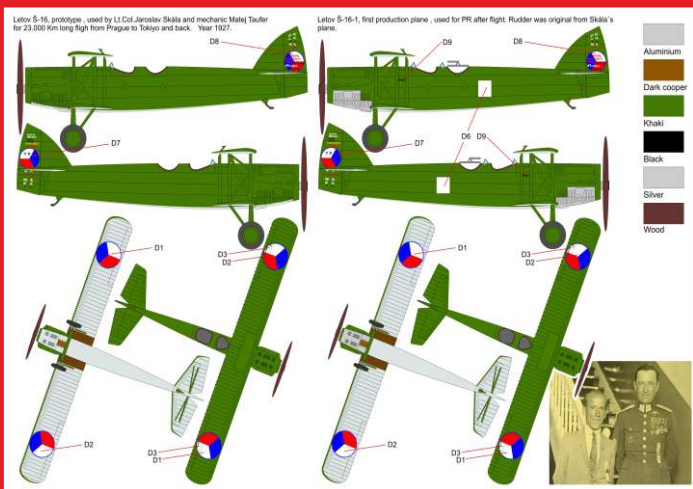

BRP72014 LETOV S-16 PRAGUE-TOKYO-PRAGUE

1/72 plastic injection kit