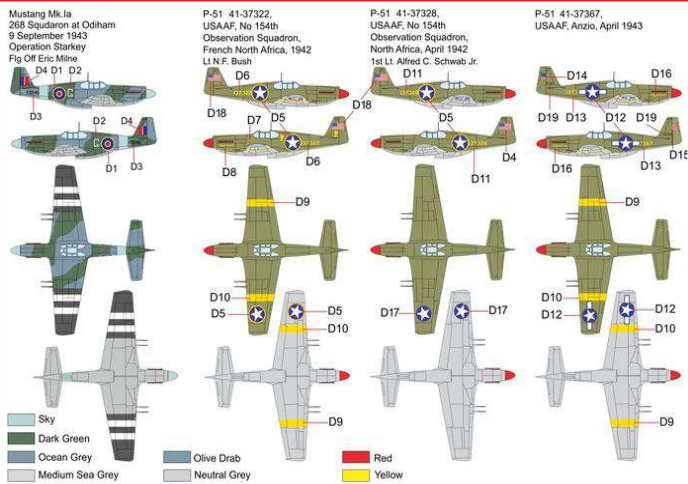

BRP72036 Me P1103

plastic construction kit of german rocket interceptor

Scale: 1/72

plastic injection construction kit

BRP72037 P-51/MUSTANG 1a

plastic construction kit of US fighter

BRP72038 Yakovlev YAK-1b