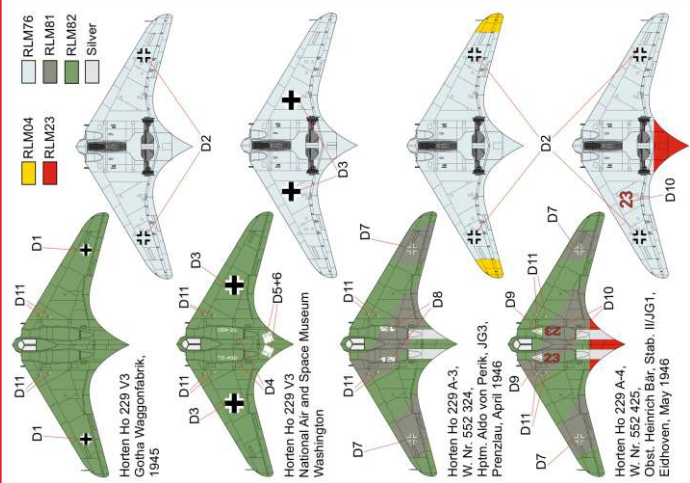

Scale: 1/144

plastic injection construction kit

BRP 144007 Horten Ho-229A

plastic construction kit of german jet interceptor

BRP 144008 Yak-1 mod. 1941

plastic construction kit of soviet fighter

BRP 144009 Me-163B KOMET „War prizes“