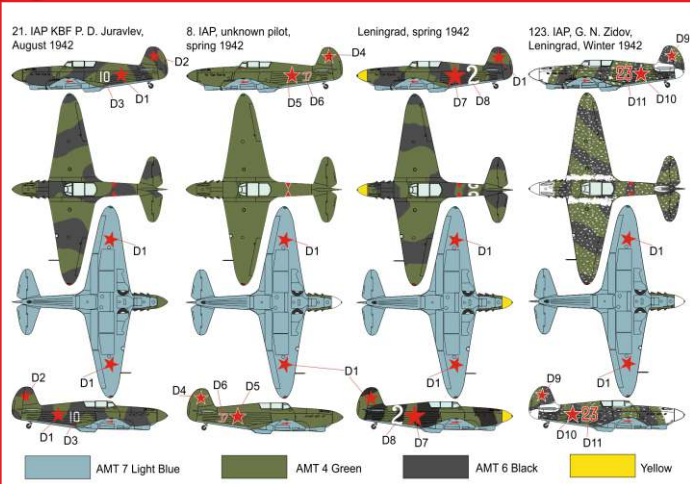

Scale: 1/144

plastic injection construction kit

BRP 144007 Horten Ho-229A

plastic construction kit of german jet interceptor

BRP 144008 Yak-1 mod. 1941

plastic construction kit of soviet fighter

BRP 144009 Me-163B KOMET „War prizes“