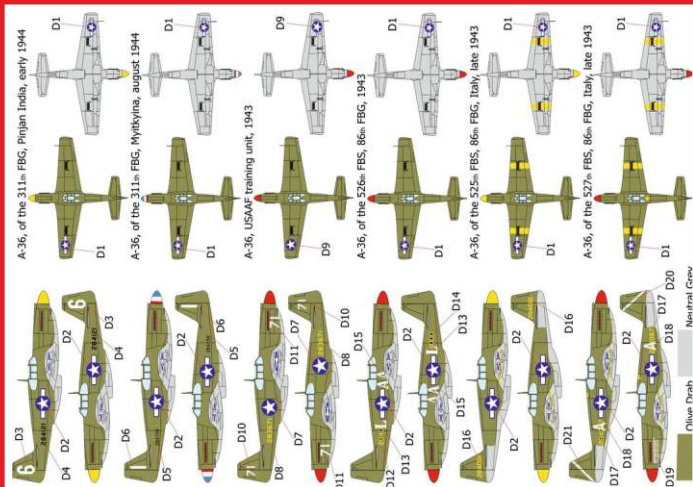

Czechoslovak famous acrobatics plane

Scale: 1/72

plastic injection construction kit

BRP72025 A-36 Apache USAF

plastic construction kit of U.S. attack plane

BRP72026 A-36 Apache U.K. markings

plastic construction kit of Apache in U.K. marking