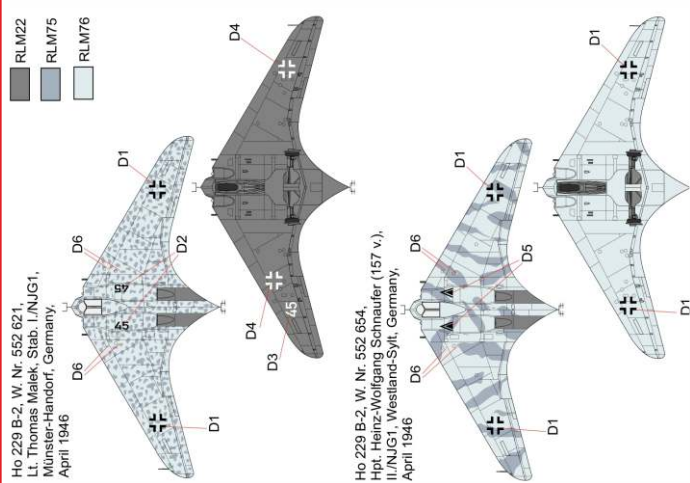

plastic construction kit of german rocket interceptor

Scale: 1/144

plastic injection construction kit

BRP 144010 Ho-229 Night Fighter

plastic construction kit of german jet night interceptor

BRP 144011 P-39 D-F-K Airacobra