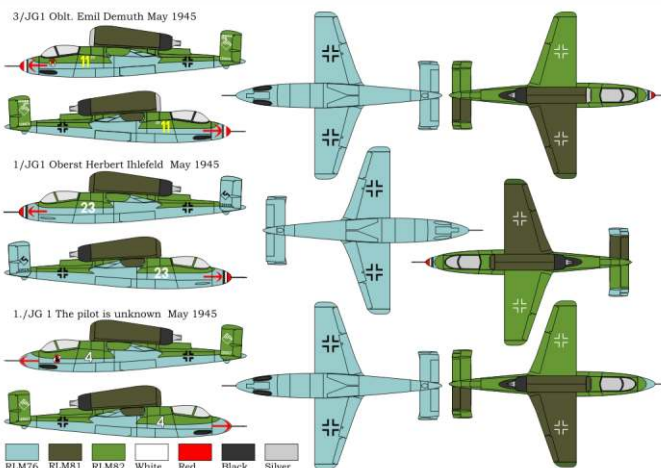

BRP 144003 Heinkel He-162A Salamander

plastic construction kit of german fighter