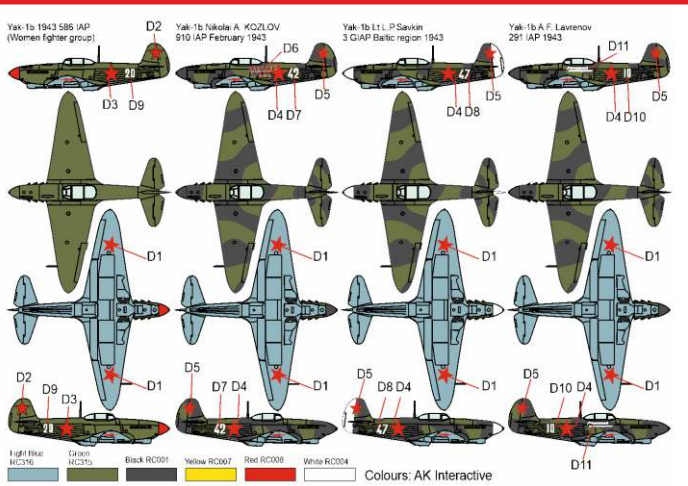

BRP72038 Yakovlev YAK-1b

plastic construction kit of soviet fighter