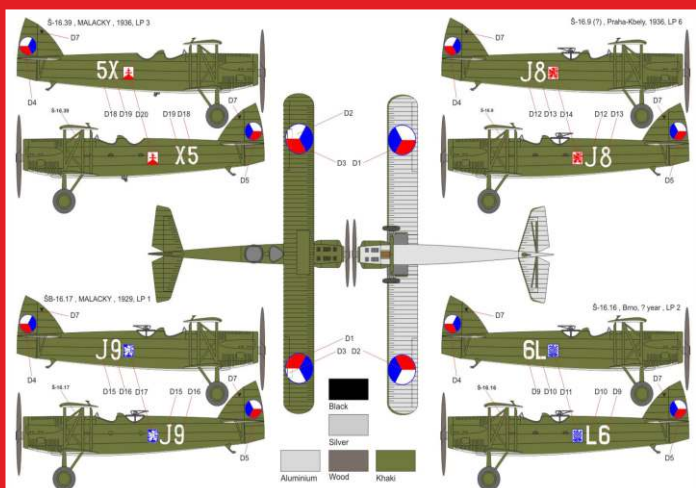

plastic injection construction kit

BRP72016 BLOHM & VOSS BV-40 „R”

1/72 plastic injection kit

BRP72017 Letov Š-16 Bomber/Reconnaissance

1/72 plastic injection kit

BRP72018 ZLIN Z-50 "golden age"

1/72 plastic injection kit