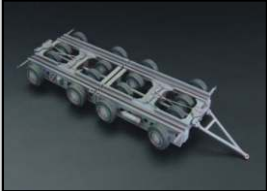

HLP72007 M1 8inch GUN FIRING POSITION

HLP72008 Culemeyer 80ton

HLP72009 Culemeyer four axles

HLP72010 M29C WATER WEASEL

HLP72011 Culemeyer 80t with armored cupole

HLP72012 M29 WEASEL Gunship/Ambulance

HLP72013 PANTHERTURM I (stahluntersatz)