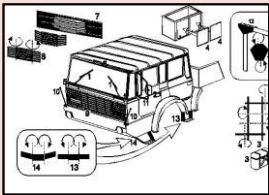

HLR87012 TATRA 813 6x6
etched parts for SDV model