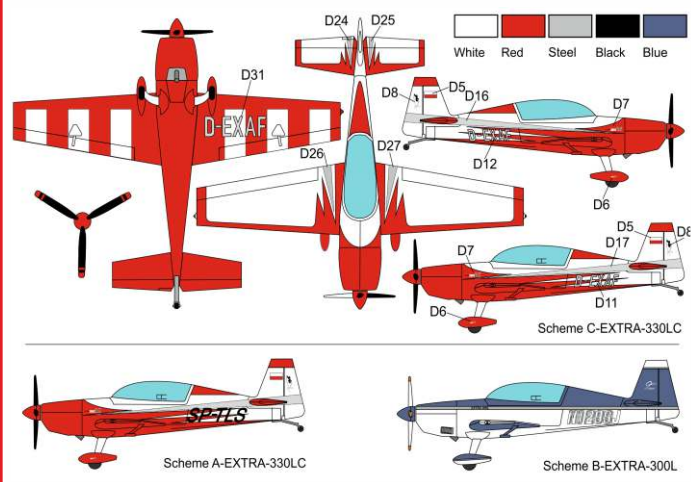

Scale: 1/72

plastic injection construction kit

BRP72040 Extra EA-300L/330LC

plastic construction kit of aerobatic plane