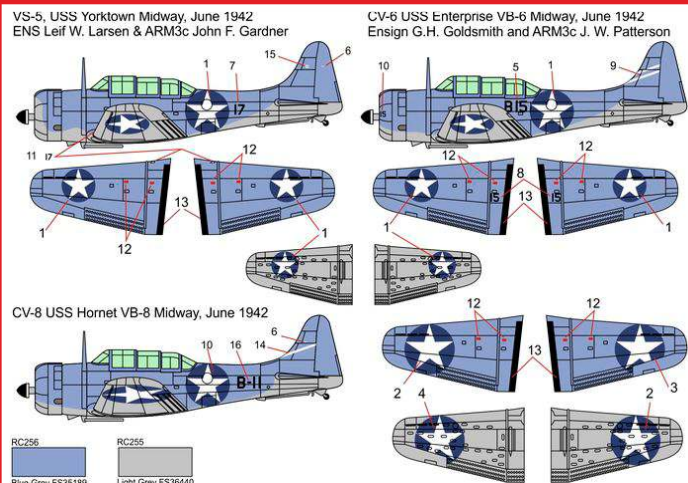

BRP144014 SBD-3 Dauntless "Midway"

plastic construction kit of US navy bomber