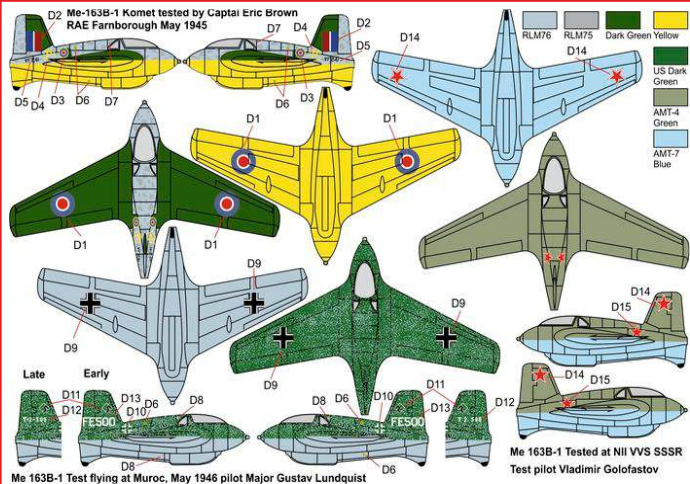

BRP 144009 Me-163B KOMET „War prizes“

plastic construction kit of german rocket interceptor