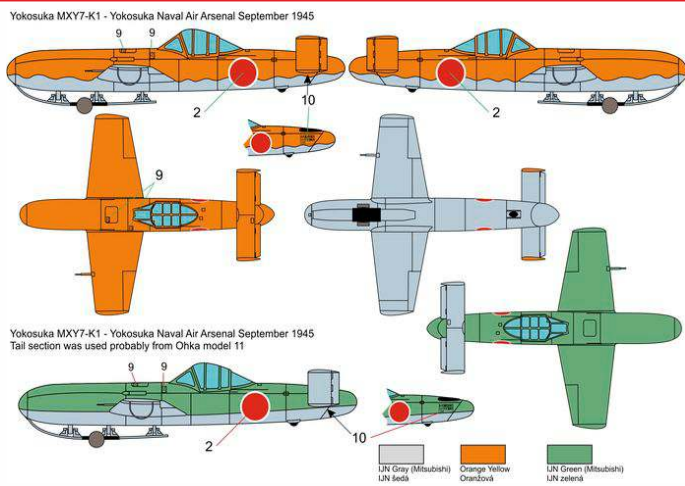

BRP72029 Yokosuka Ohka MXY7-K1 trainer

plastic construction kit of japanese suicide plane