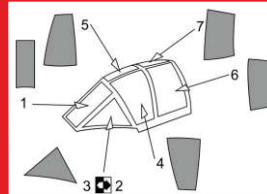

BRENGUN

1/72 accessories

BRL72165 Ohka model 22 CANOPY MASKS for Brengun