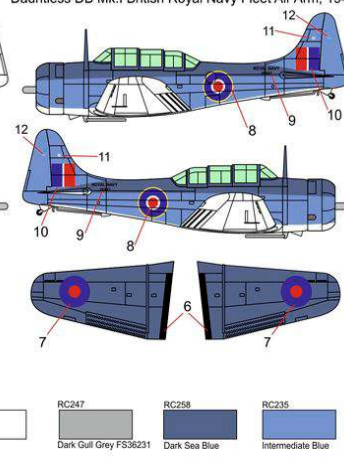

Pilot Maj. Christian C. Lee, CO of VMS-3