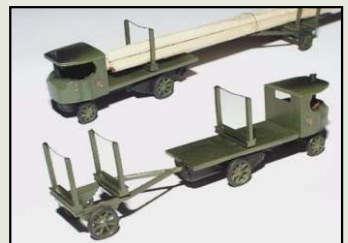

HNN16004 Sentinel wood transporter constr.kit of steam truck