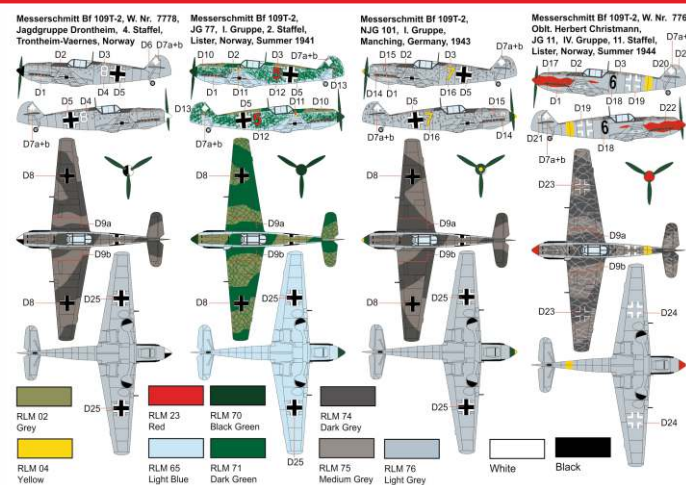

BRP72031 MUSTANG I

plastic construction kit of U.S. fighter

BRP72032 Yokosuka Ohka MXY7-K1 KAI

plastic construction kit of japanese training plane

BRP72033 Messerschmitt Bf-109 T-2

plastic construction kit of german fighter