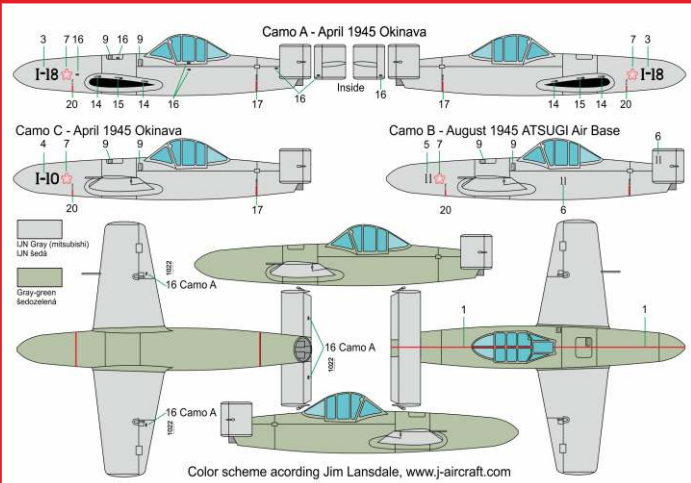

BRP72027 Yokosuka MXY7 Ohka mod. 1 1

plastic construction kit of japanese suicide plane