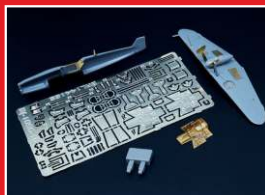

BRL144161 J.35 Draken Canopy
vacu canopy for Platz/F-Toys kit

BRL144162 Mirage Ladder
PE set for Mirage plane

BRENGUN

1/144 accessories

BRL144163 Ki-43-I photoetched set for Platz kit

BRL144164 Bf-109 K PE set for Mark I kit