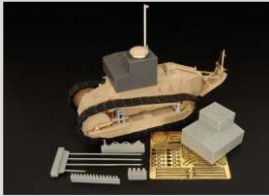

1/35 resin and PE accessories

Hauler

HLU35071 Renault FT17 T5F conversion for MENG kit