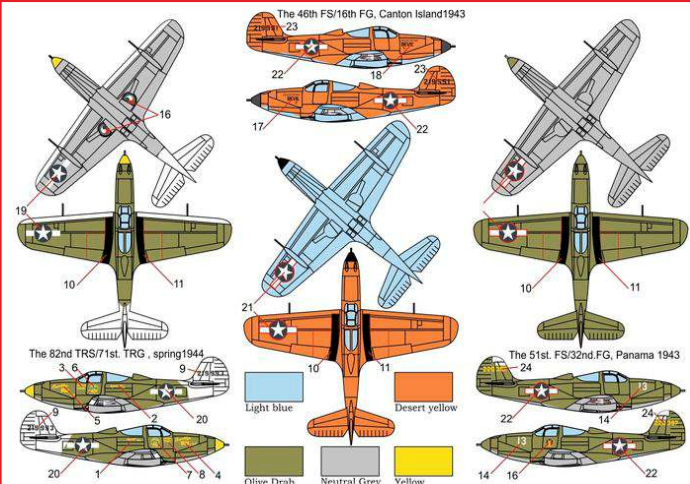

BRP 144012 P-39 Q Airacobra

plastic construction kit of U.S. fighter