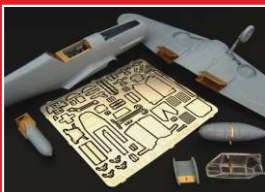

BRL72113 Bf 109F2/F4
PE set for AZ model kit