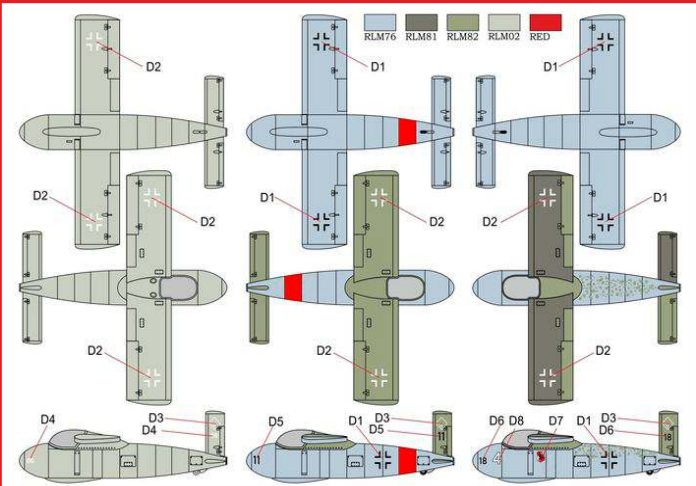

BRP72036 Me P1103

plastic construction kit of german rocket interceptor