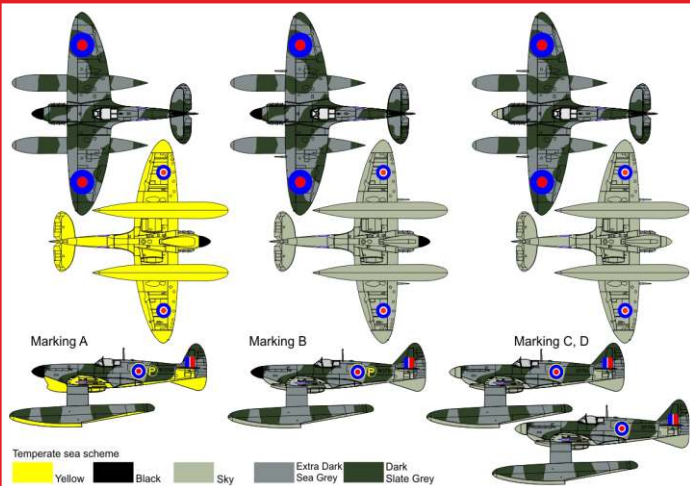

BRP72009 Spitfire Mk.Vb FLOATPLANE 1/72 plastic injection kit