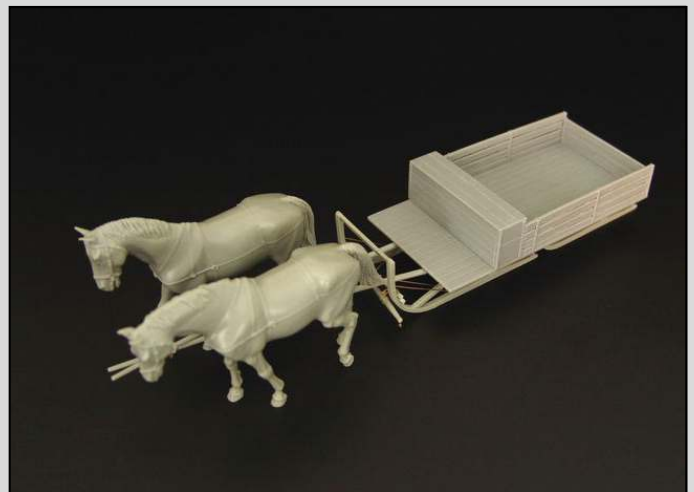

HLM35002 HS-3/1 Krankenschlittens - resin construction kit of german winter ambulance used in soviet union

HLM35003 Japanese steel pillbox - resin construction kit of japanese pillbox, WW2

HLM35004 HS-3 Schlitten 500Kg - resin construction kit of german transport sledge