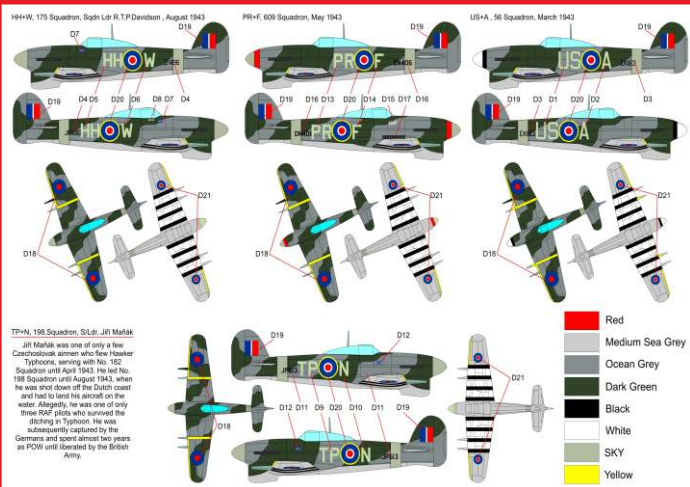

Scale: 1/72

plastic injection construction kit

BRP72007 Typhoon Mk.Ib Car doors EARLY-MID and MID 1/72 plastic injection kit