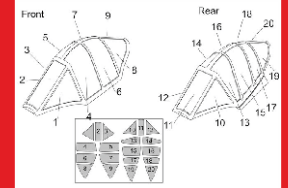

BRL48130 Ohka MKX7-K1 KAI Canopy masks for Brengun kit