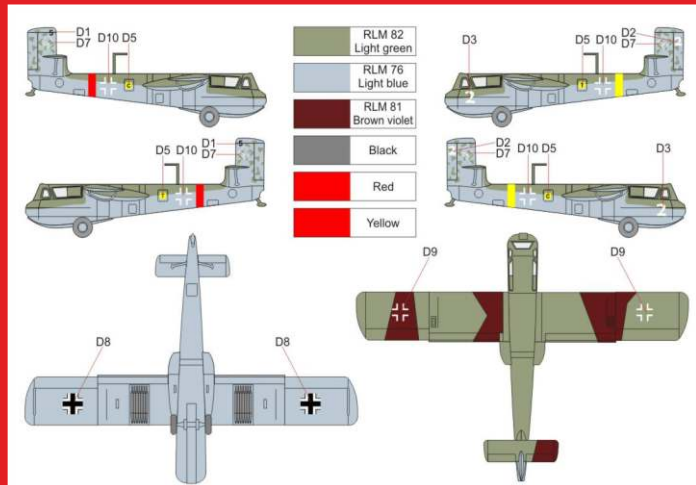

Scale: 1/72

plastic injection construction kit

BRP72016 BLOHM & VOSS BV-40 „R”

1/72 plastic injection kit