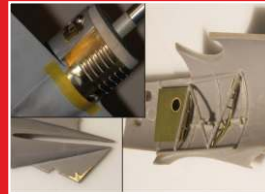

BRL32009 British wheel chock and ladder- RESIN set

BRL32010 Tools
PE set of handcraft tools

BRL32011 PSP steel plates
PE set of Marston Matting

BRL32012 Toilet bomb for Skyraider
PE/resin conversion set

BRL32013 Luftwaffe wheel chocks
PE set of two types wheel chocks