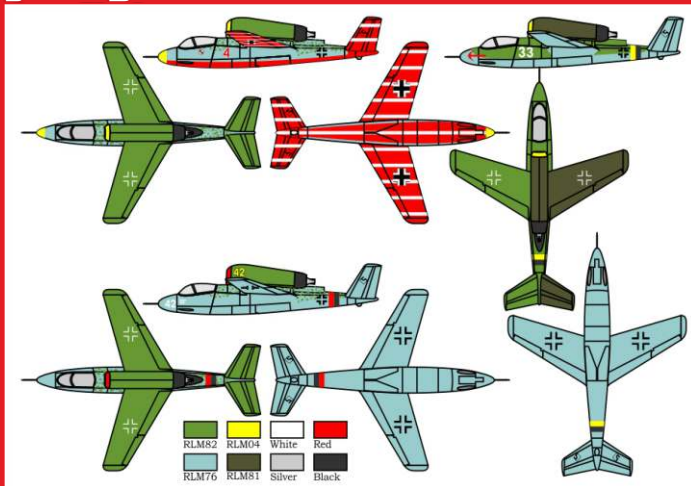

BRP 144005 He-162D Volksjäger

plastic construction kit of german jet fighter