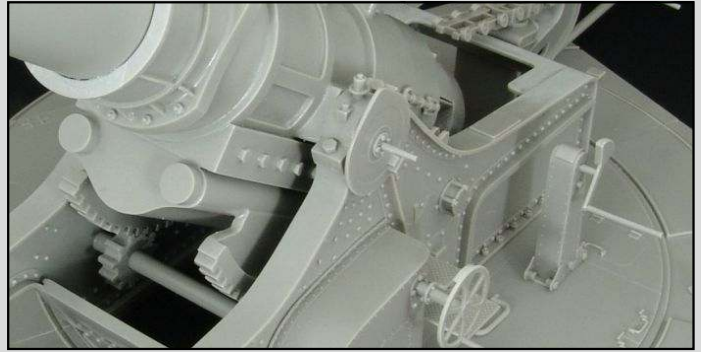

HLU35120 AGM-114 Hellfire
(8pcs 2 racks)- US AT missile

HLU35121 BBQ garden grill
PE kit of BBQ grill

HLU35122 GERM. 5 Ltr oil cans
resin set

1/35 construction kits

Hauler

HLM35001 Schwere HAUBITZE 42cm SKODA M.17(t) - resin kit of heavy howitzer