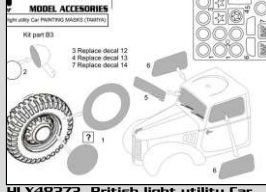

HLX48373 British light utility Car PAINTING MASKS (TAMIYA)