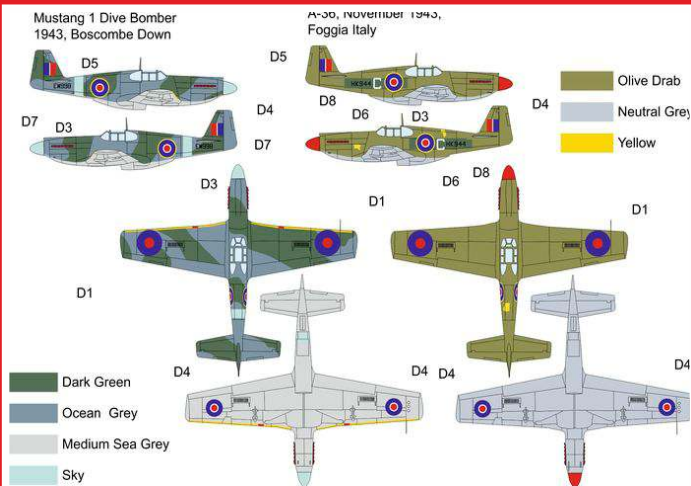

Czechoslovak famous acrobatics plane

Scale: 1/72

plastic injection construction kit

BRP72025 A-36 Apache USAF

plastic construction kit of U.S. attack plane

BRP72026 A-36 Apache U.K. markings

plastic construction kit of Apache in U.K. marking