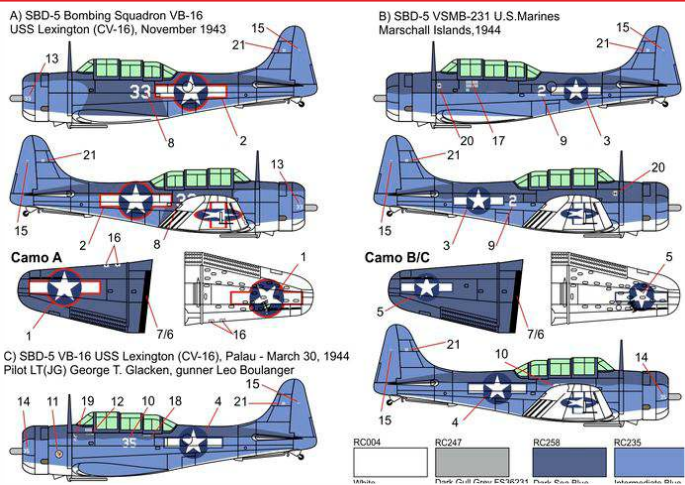

BRP 144019 SBD-5 DAUNTLESS "Pacific theatre" plastic construction kit of U.S. dive bomber

BRP 144020 A-24 "Banshee" plastic construction kit of U.S. dive bomber

plastic construction kit of U.S. dive bomber