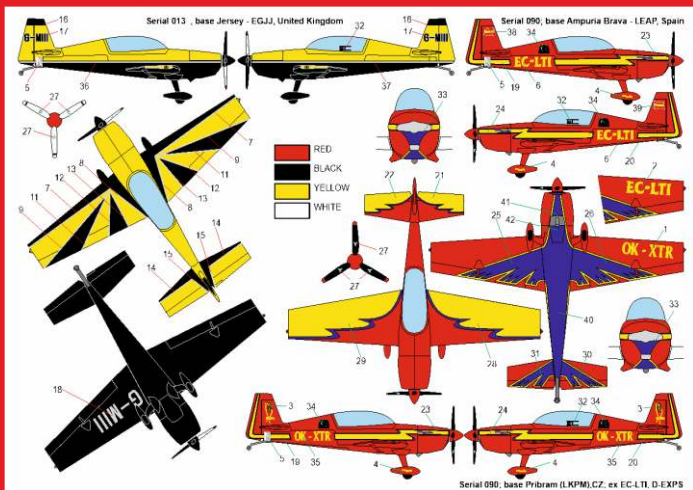

Scale: 1/48

plastic injection construction kit

BRP48007 EXTRA EA 300L/330LC

plastic construction kit of aerobatic plane