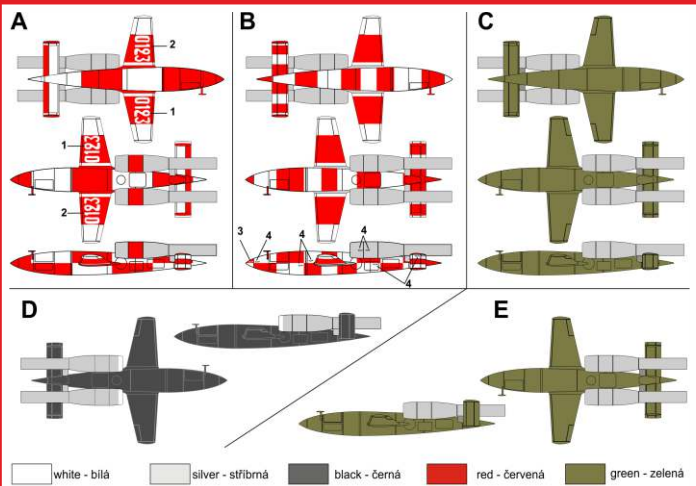

Scale: 1/72

plastic injection construction kit

BRP72034 Yokosuka MXY-7 Ohka model 22

plastic construction kit of japanese suicide plane

BRP72035 Chelomey 16KhA

plastic construction kit of soviet flying bomb / target