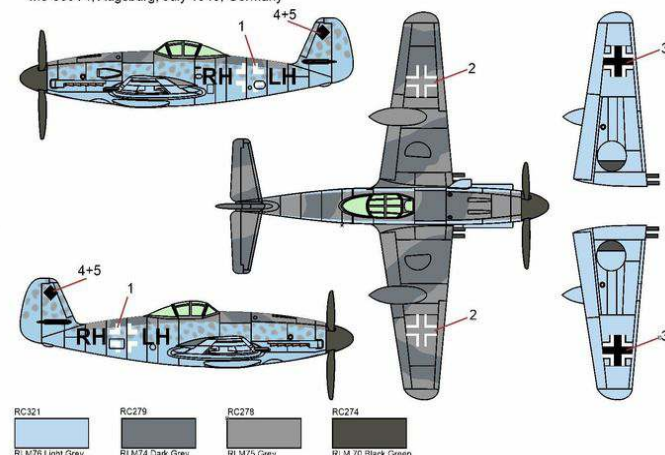

Me-309V4, Augsburg, July 1943, Germany