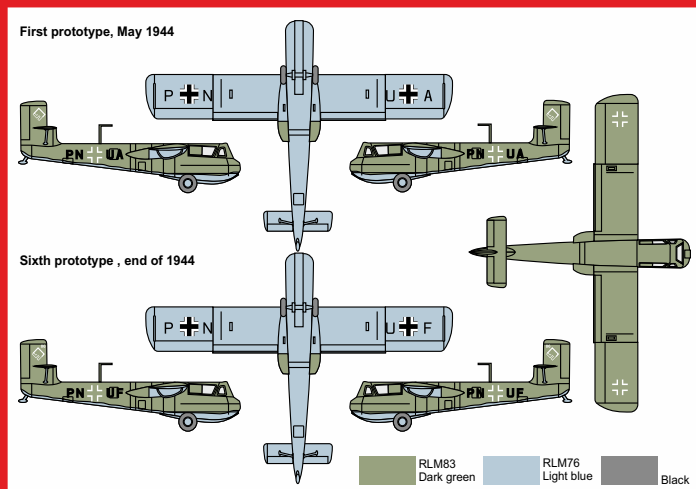

Spitfire powered by DB-605A 1

BRP72010 Blohm Voss BV-40 glider

1/72 plastic injection kit

BRP72012 Hawker Typhoon Mk.Ia

1/72 plastic injection kit

Scale: 1/72

plastic injection construction kit

BRP72013 ZEPPELIN RAMMER