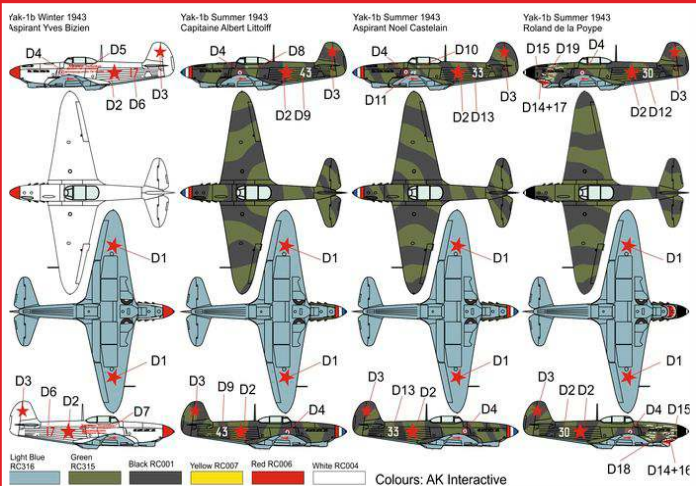

BRP72042 Yakovlev Yak-1b "Normandie"

plastic construction kit of soviet fighter