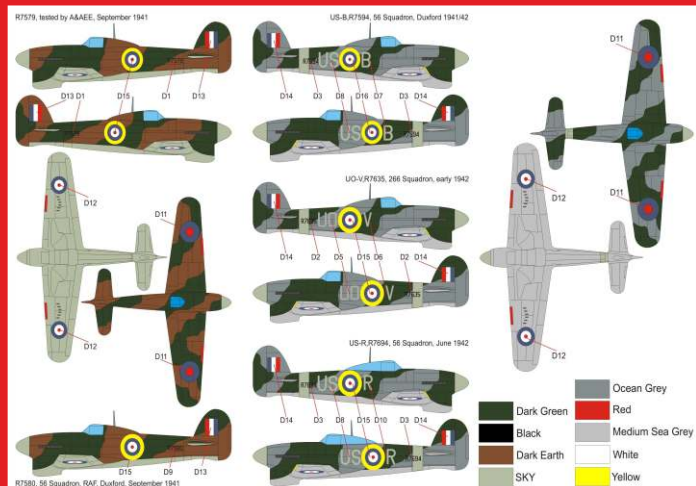

Spitfire powered by DB-605A 1

BRP72010 Blohm Voss BV-40 glider

1/72 plastic injection kit

BRP72012 Hawker Typhoon Mk.Ia

1/72 plastic injection kit

Scale: 1/72

plastic injection construction kit

BRP72013 ZEPPELIN RAMMER