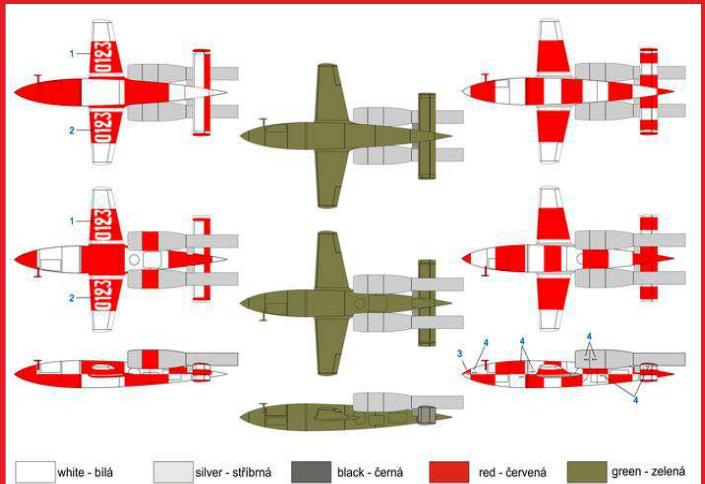

BRP48003 Chelomey 16Kha "FLYING TARGET"

plastic construction kit of soviet flying target