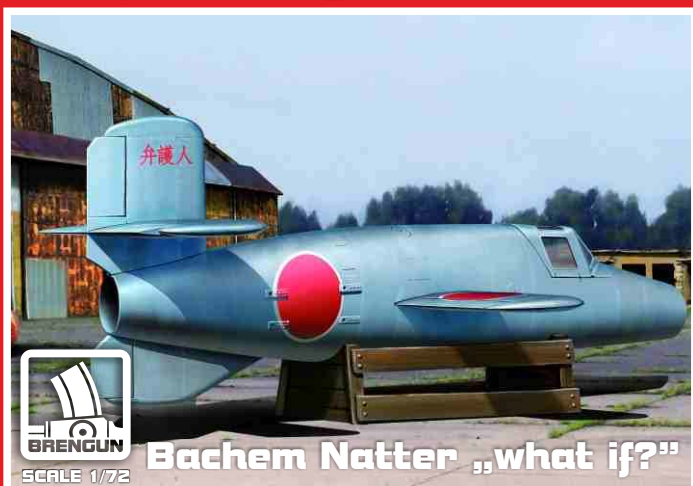

BRP72005 Bachem Natter „what if?“

1/72 plastic injection kit