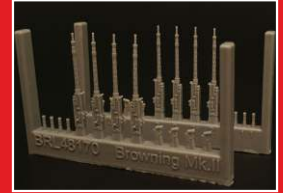

BRL48166 Focke Wulf Ta-154 PE set for Revell kit

BRL48167 Mi-24D internal addition fuel tank - resin set for Mi-24 HIND

BRL48168 BRU-57 Vertical Ejector Rack -resin set for US planes (2 pcs)

BRL48169 GBU-31 JDAM Bombs resin set for US planes (4 pcs)