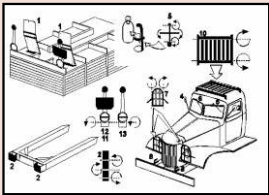

1/87 (HO) resin and PE accessories

HLR87002 ZIL-157
etched parts for MAC model