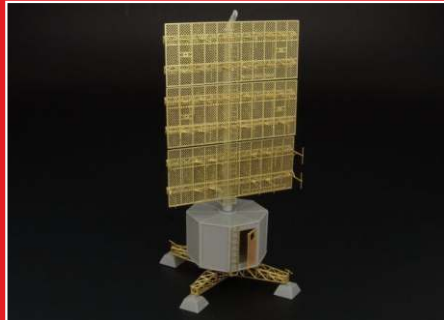

BR5144002 FREYA-LZ A (FuMG-401)
kit of german Ww2 radar station