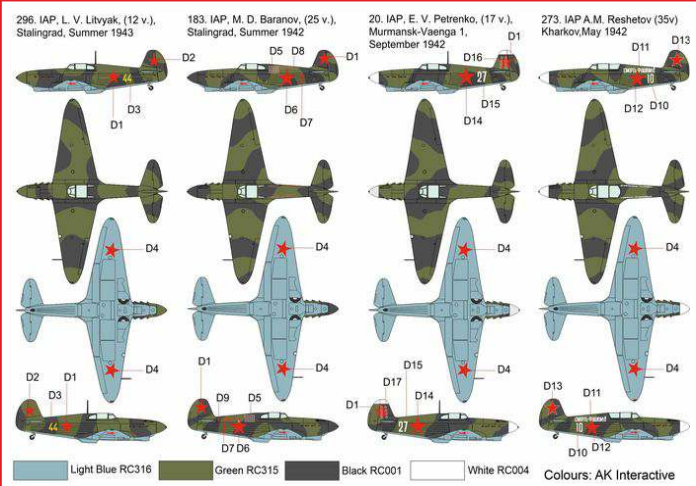

BRP72041 Yakovlev Yak-1 "Aces"

plastic construction kit of soviet fighter