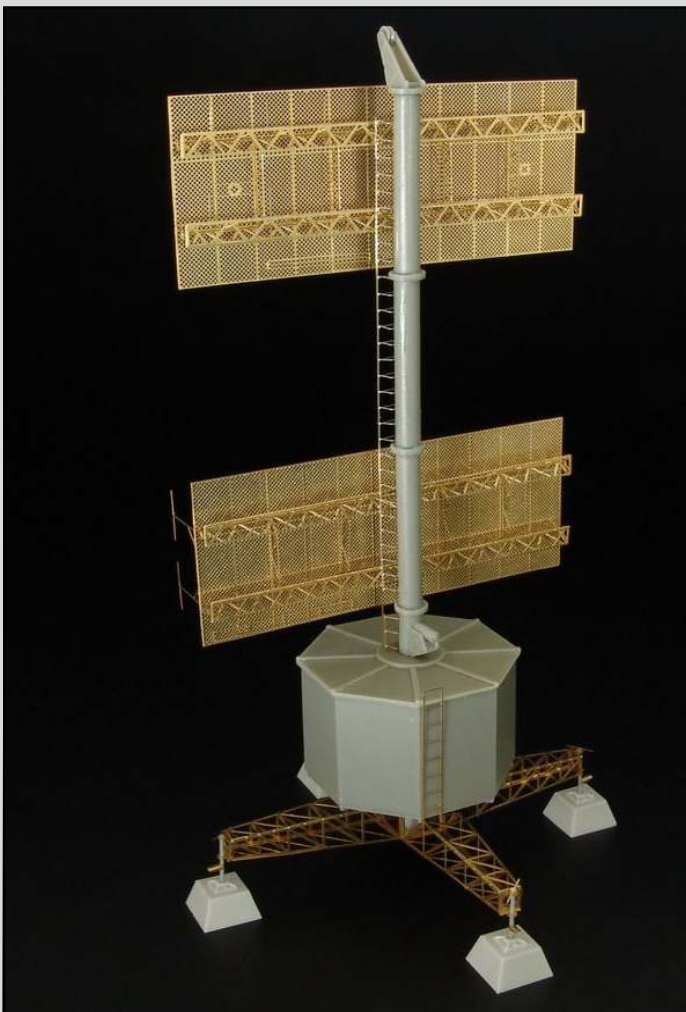

HLP72026 A30 Challenger
resin kit of british tank

HLP72027 AEC Dorchester
resin kit of british armored command vehicle

HLP72028 42cm Haubitze M.17(t)
resin kit of czech/german howitzer

HLP72029 Beaverette
resin kit of british armored command vehicle