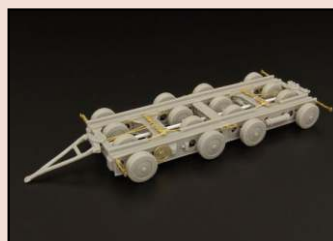

HLR87165 Culemeyer four axles
kit of german heavy trailer