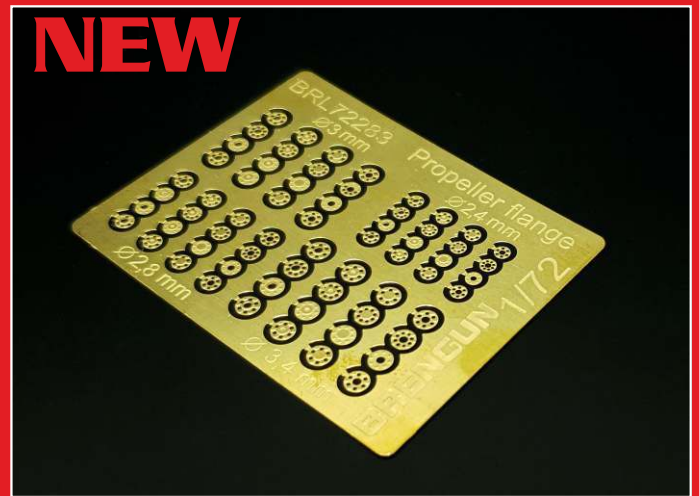

BRENGUN

1/72 accessories