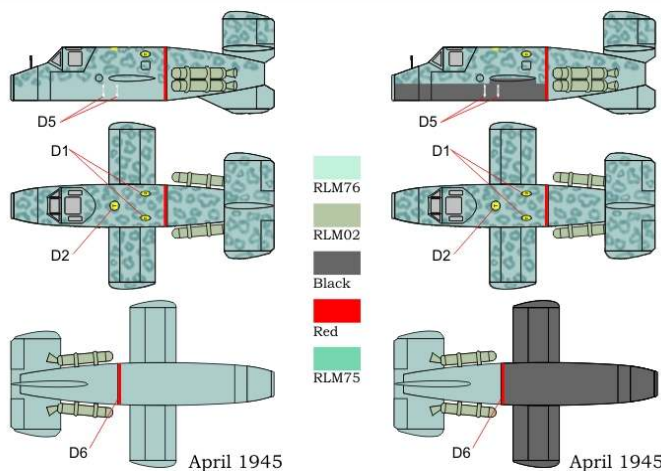

Scale: 1/144

plastic injection construction kit

BRP 144001 Bachem Ba-349 A Natter

plastic construction kit of german rocket interceptor